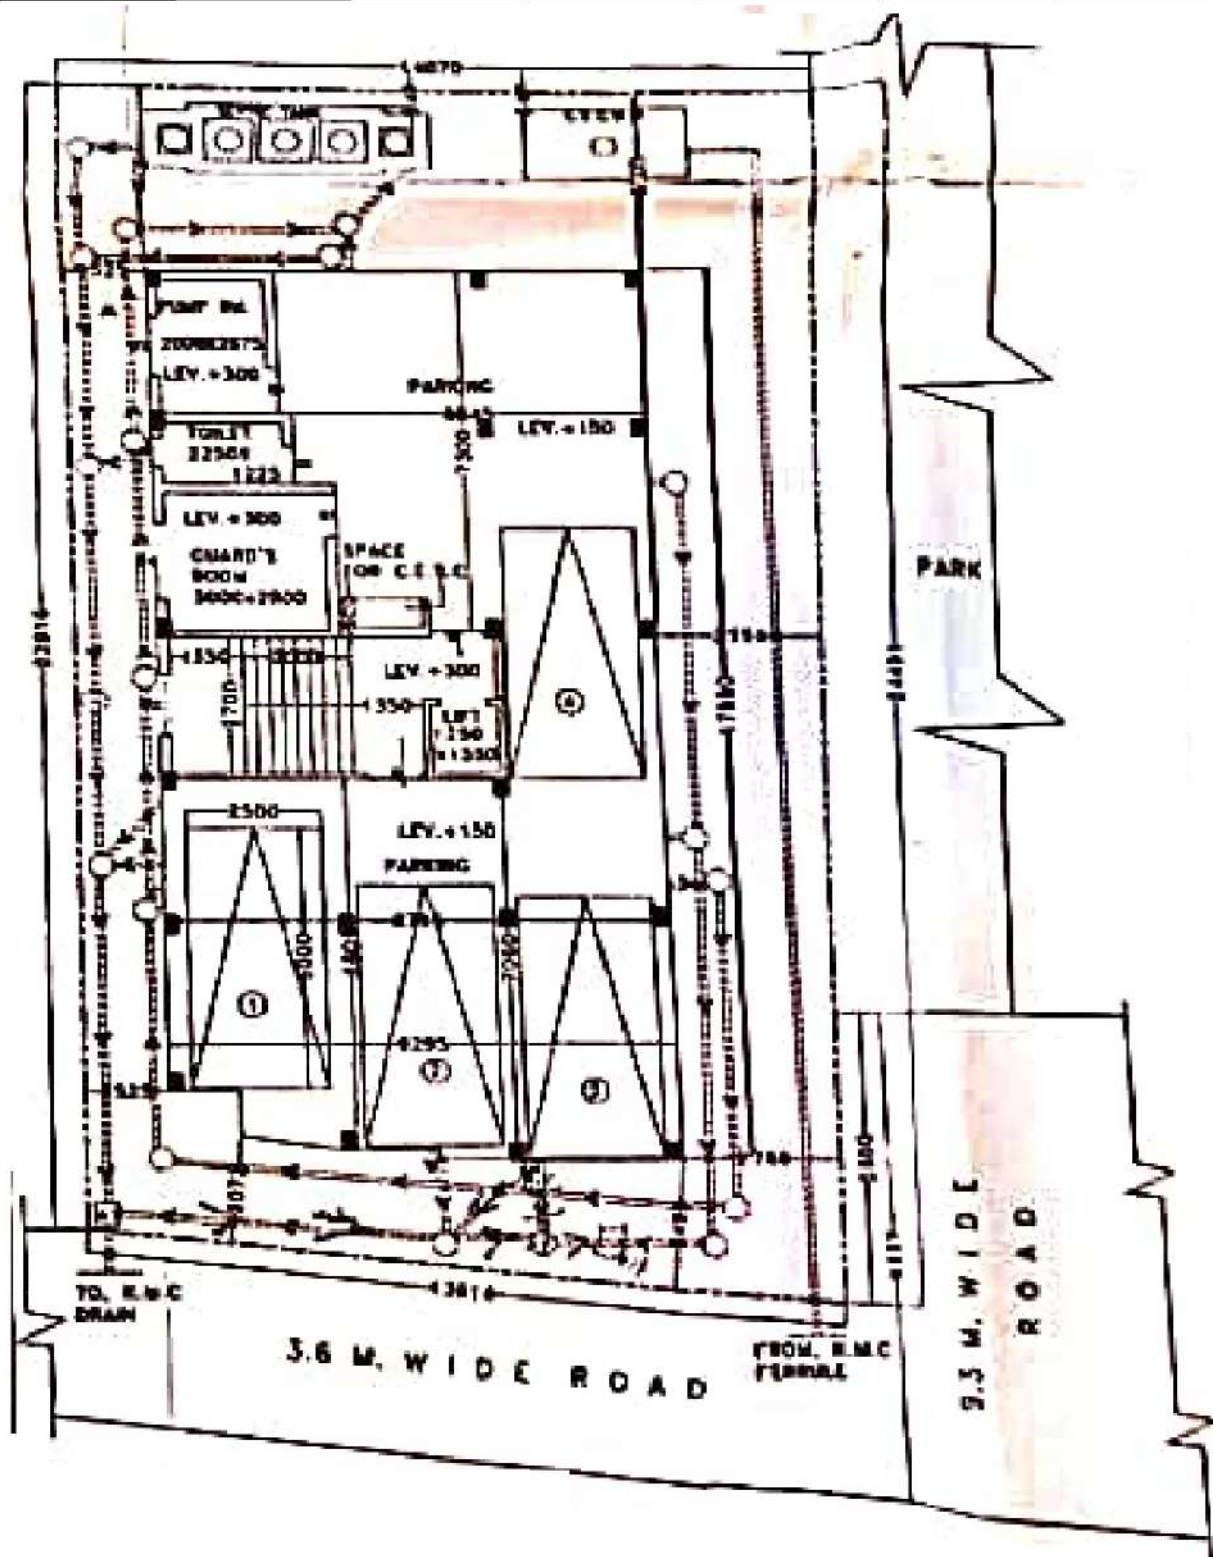

**Proposed Project at Premises No-61, Anjuman
Ara Begum Row, Ward No-94, Borough-X,
under Kolkata Municipal Corporation, P.O.-
Tollygunge, P.S.-Golfgreen, Kolkata-700033**

**LATITUDE : 22.499283
LONGITUDE : 88.350485**